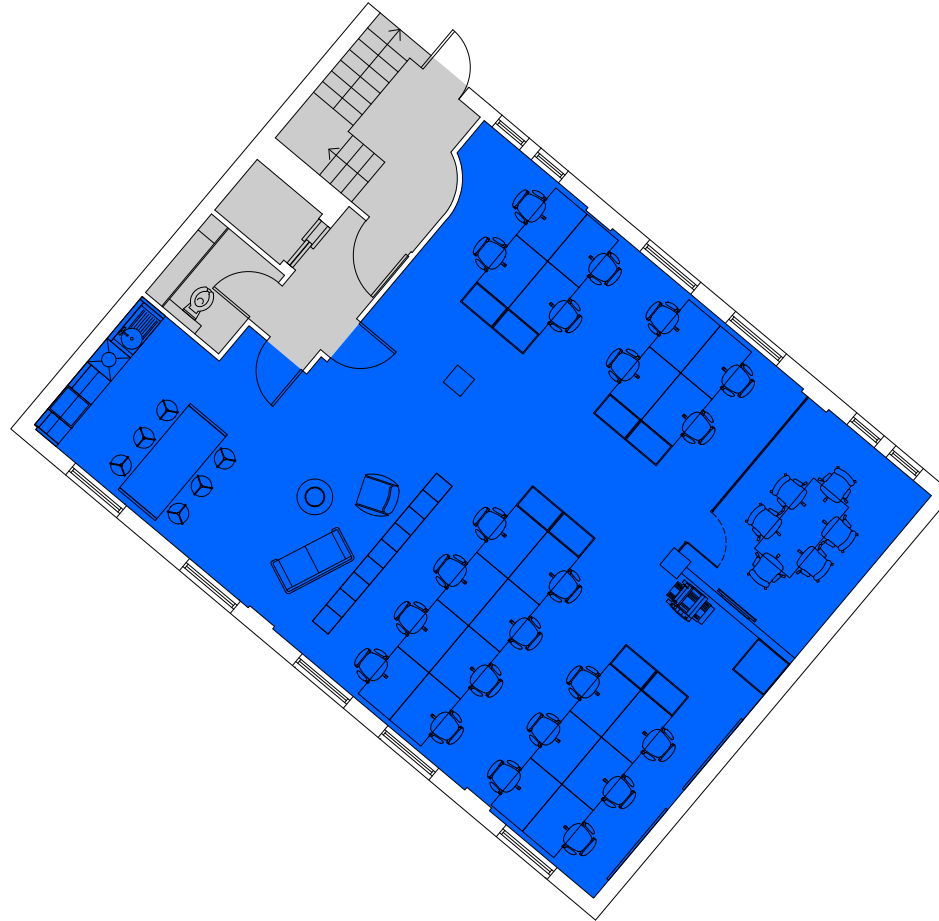

ANGEL
GATE

**No. 25 /
Fully Fitted
1,355 Sq Ft**

22 x Open Plan Desks
1 x 6 Person Meeting Room
1 x Kitchen
1 x Breakout Area

Total Occupancy 22

Ground Floor 1,355 Sq Ft

NORTH

For indicative purposes only. Not to scale.